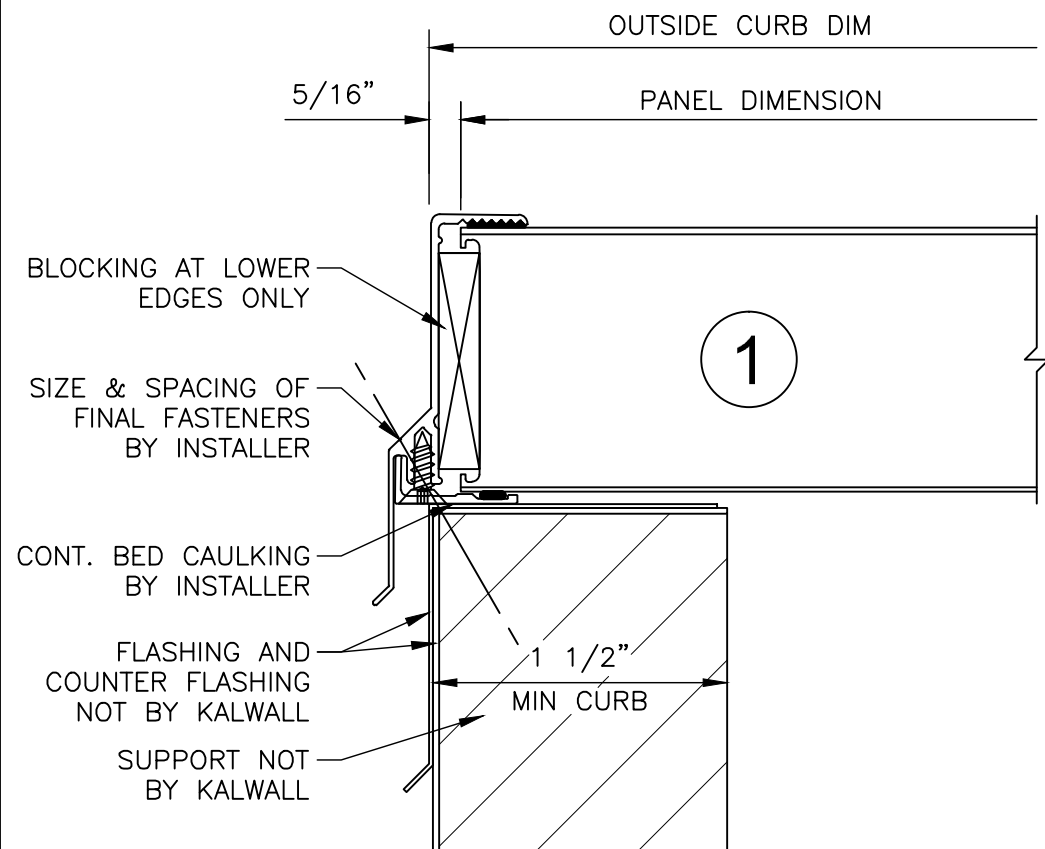

**4' x 18' SKYLIGHT**  
S-418-3A

**KALWALL**<sup>®</sup>  
high performance translucent building systems