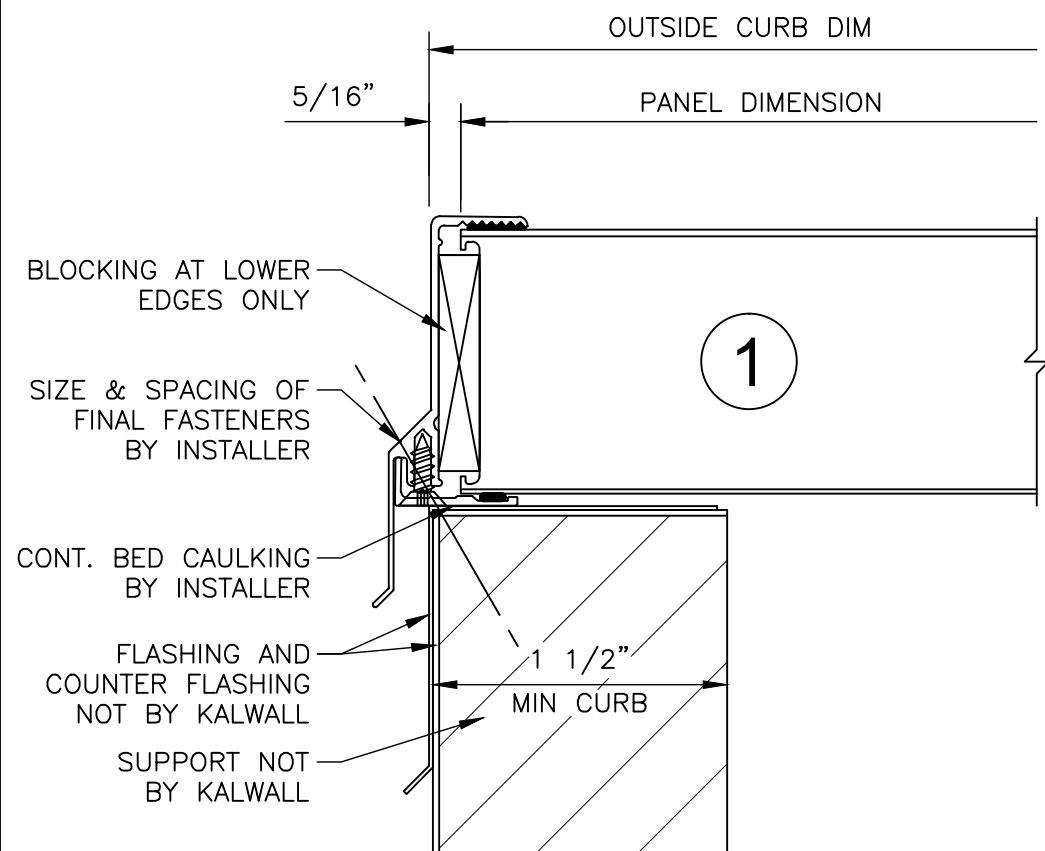

5' x 9' SKYLIGHT
S-59-3A

KALWALL[®]
high performance translucent building systems