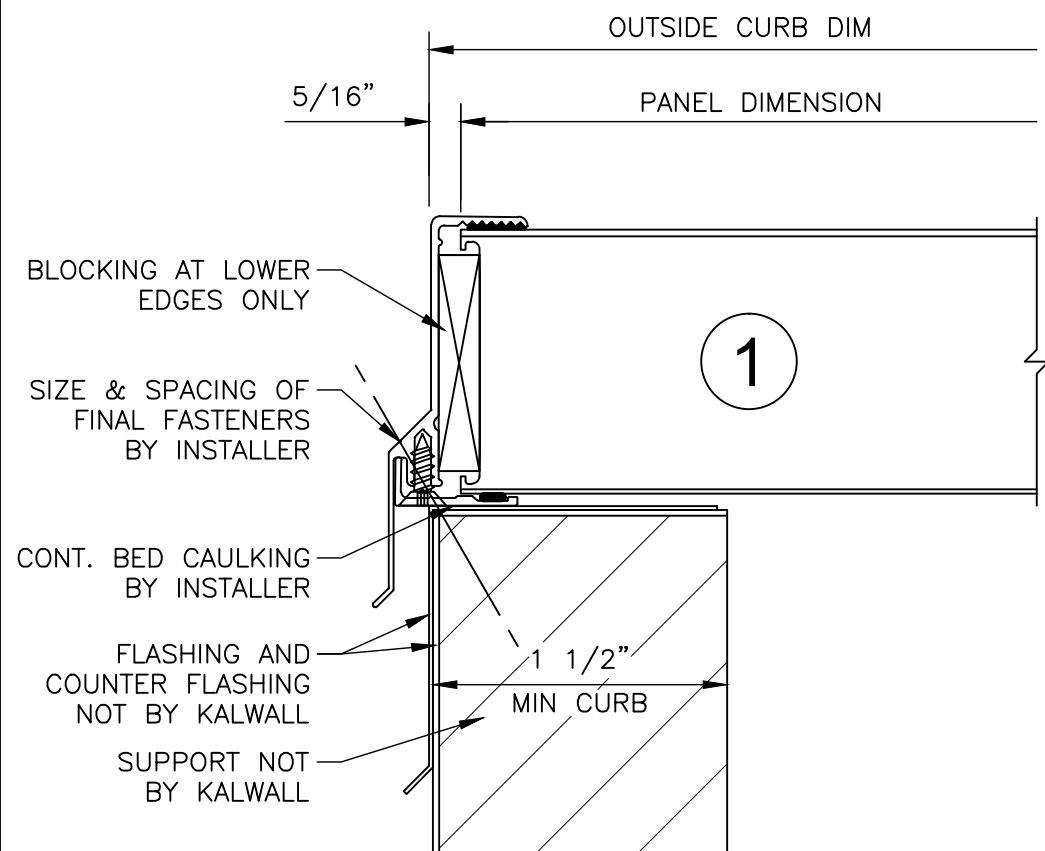

**5' x 7' SKYLIGHT**  
S-57-3A

**KALWALL**<sup>®</sup>  
high performance translucent building systems