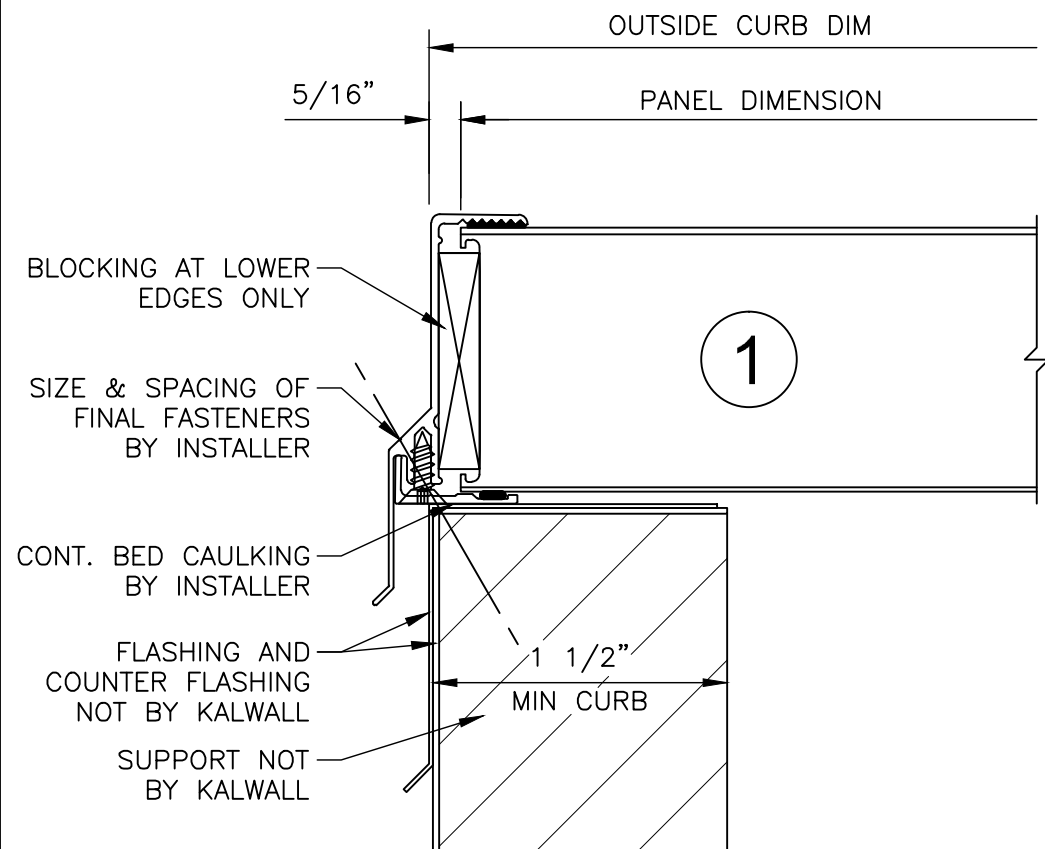

5' x 13' SKYLIGHT
S-513-3A

KALWALL[®]
high performance translucent building systems