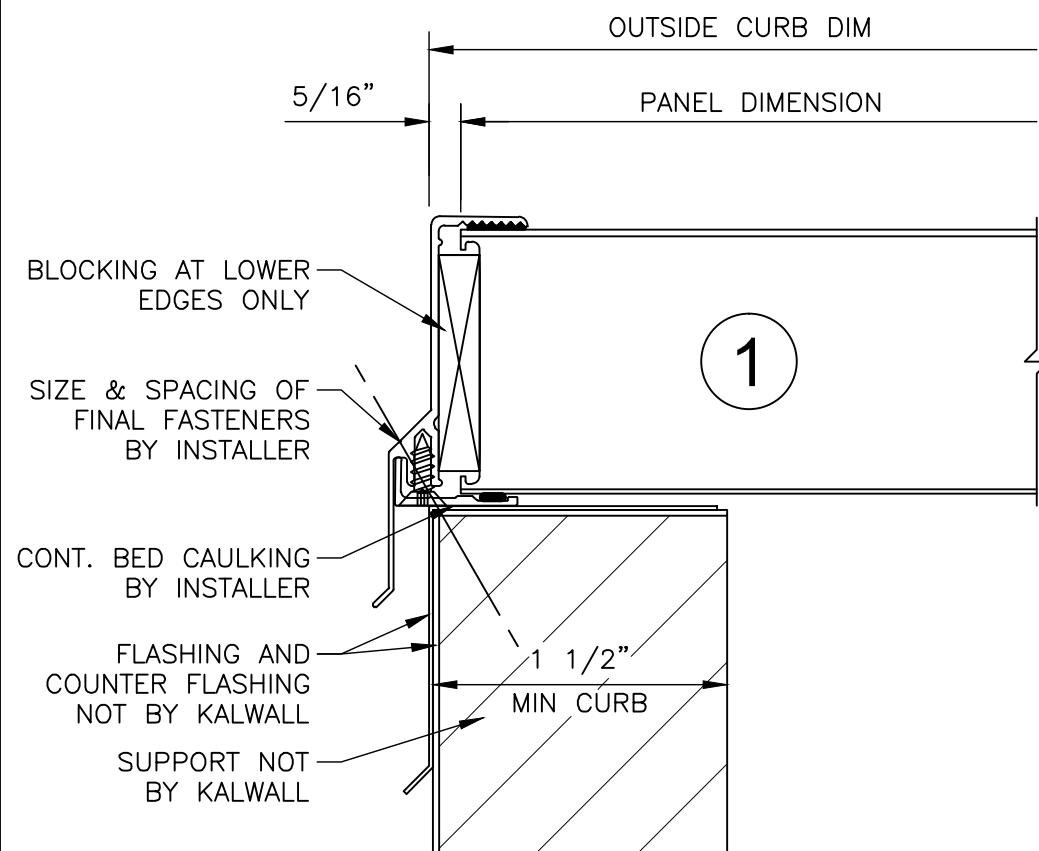

**4' x 6' SKYLIGHT**  
S-46-3A

**KALWALL**<sup>®</sup>  
high performance translucent building systems