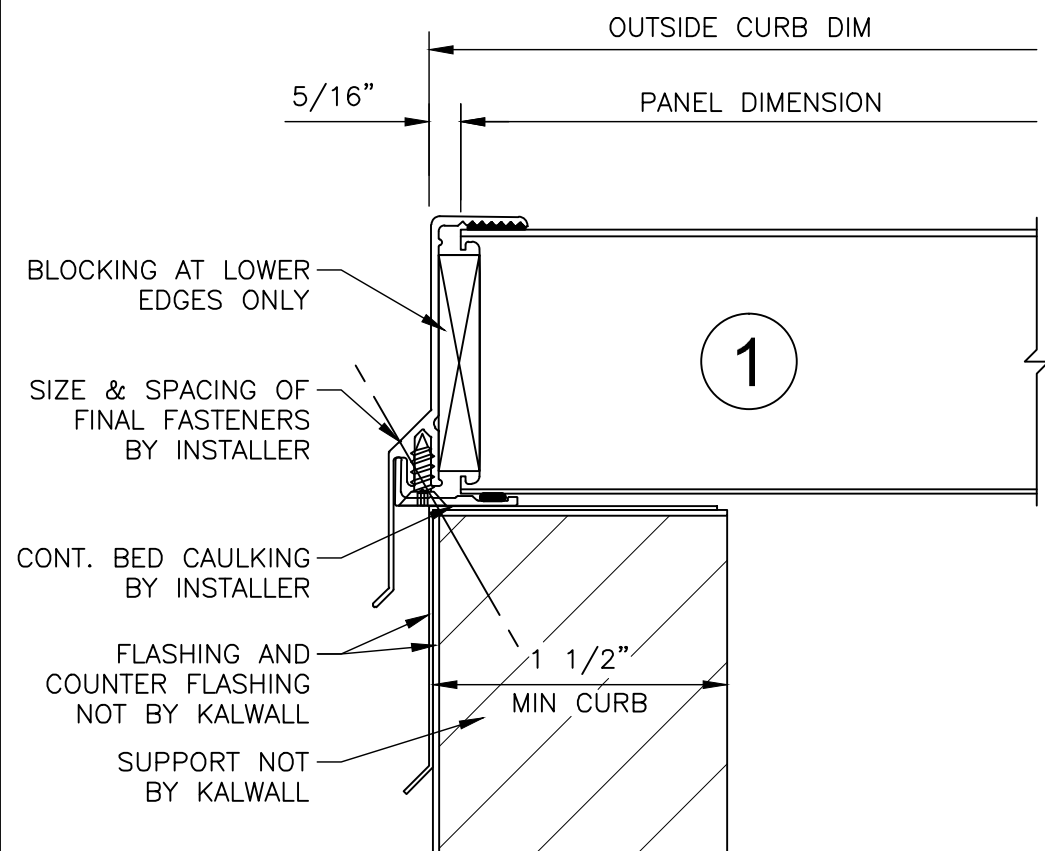

4' x 4' SKYLIGHT

S-44-3A

KALWALL[®]
 high performance translucent building systems