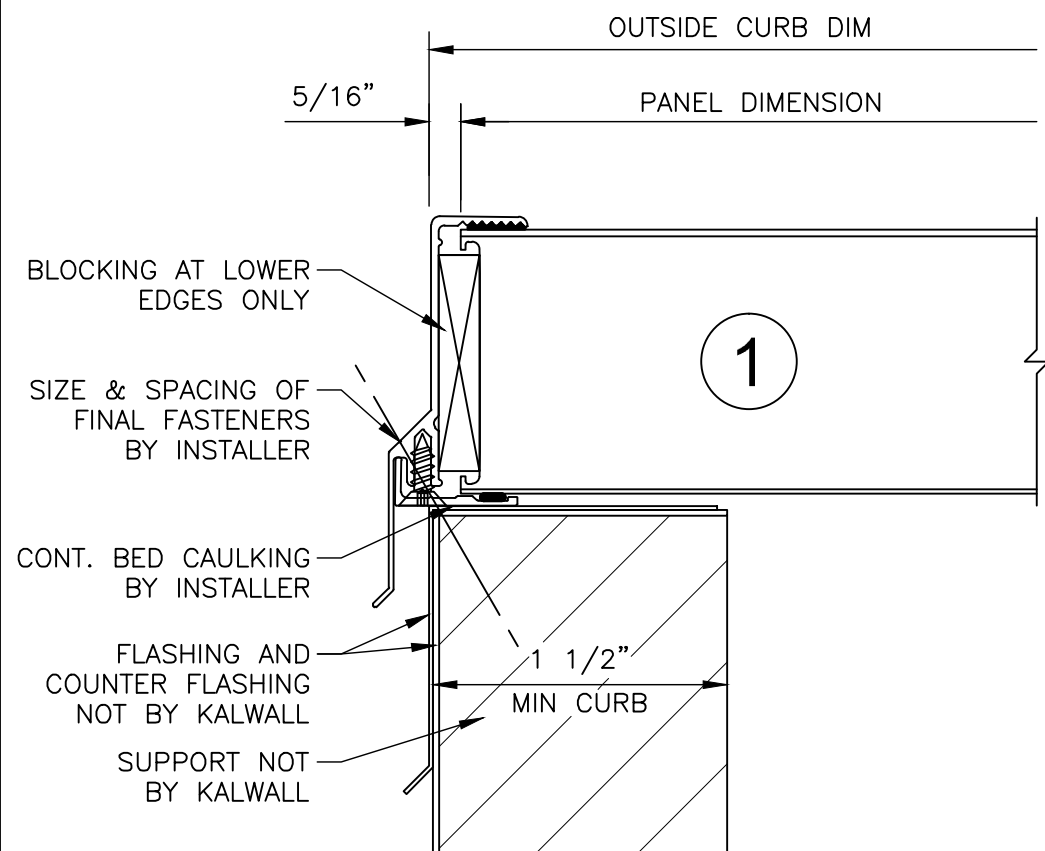

4' x 16' SKYLIGHT
S-416-3A

KALWALL[®]
high performance translucent building systems