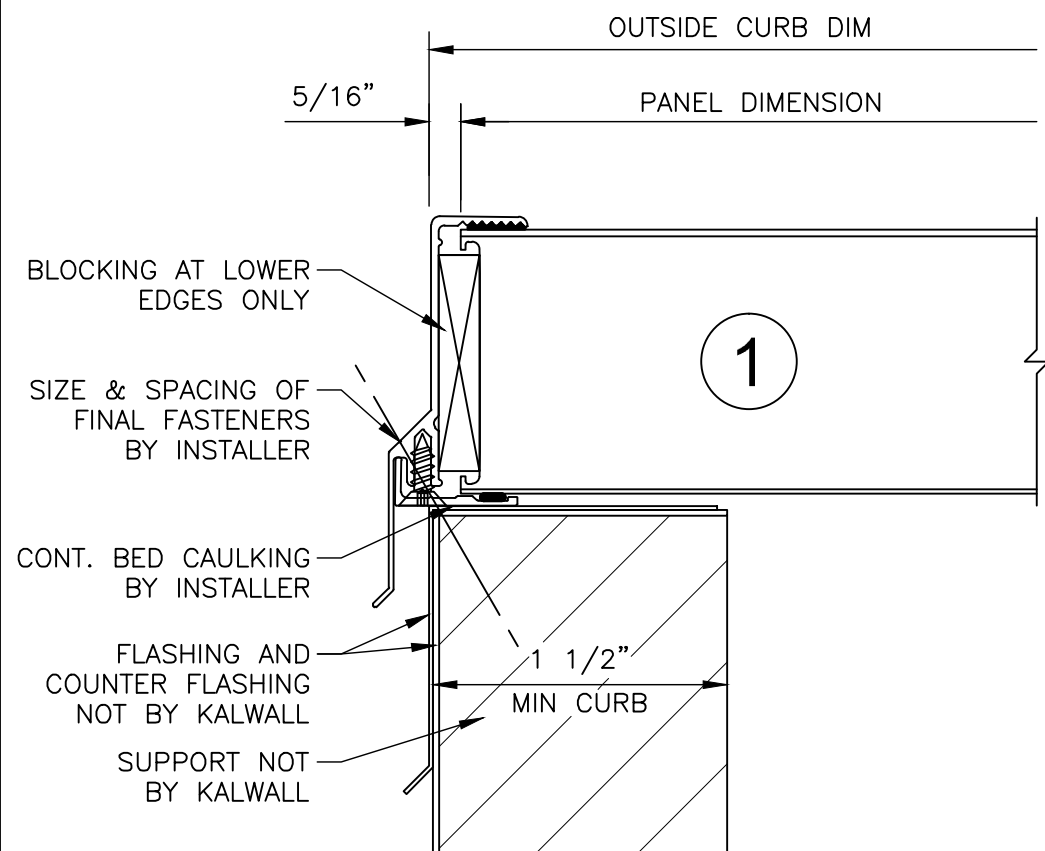

4' x 15' SKYLIGHT
S-415-3A

KALWALL[®]
high performance translucent building systems