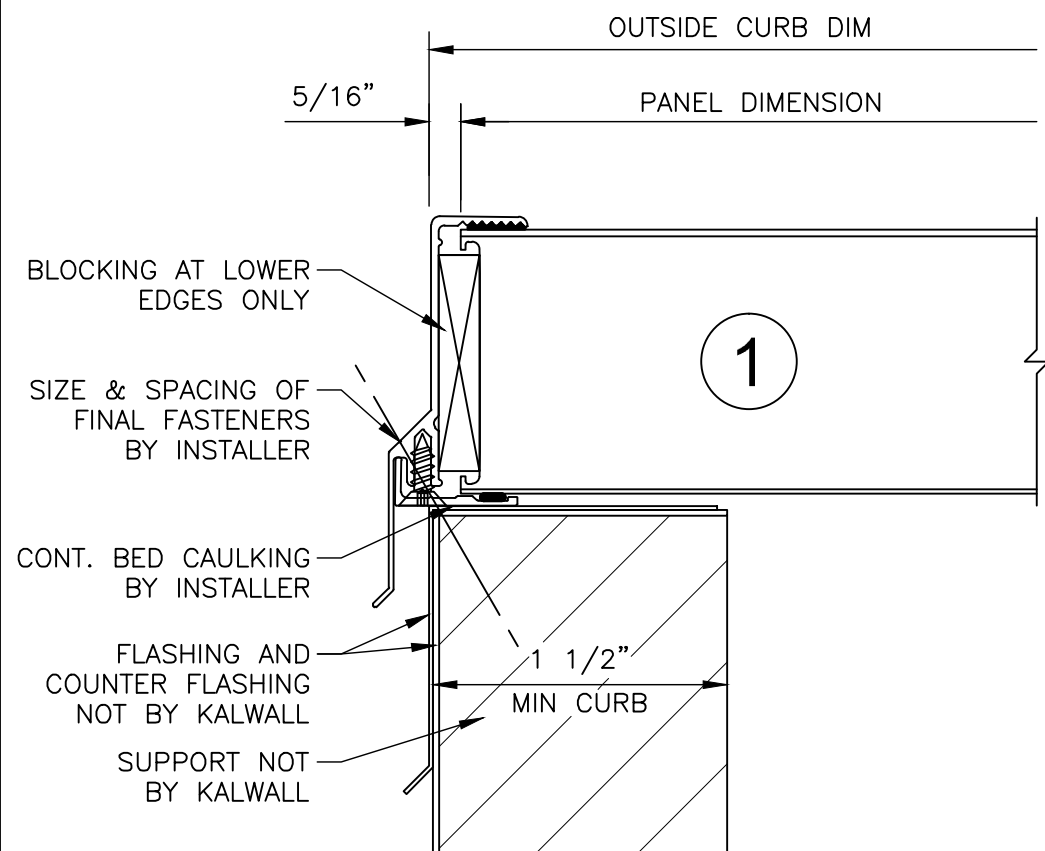

4' x 13' SKYLIGHT
S-413-3A

KALWALL[®]
high performance translucent building systems