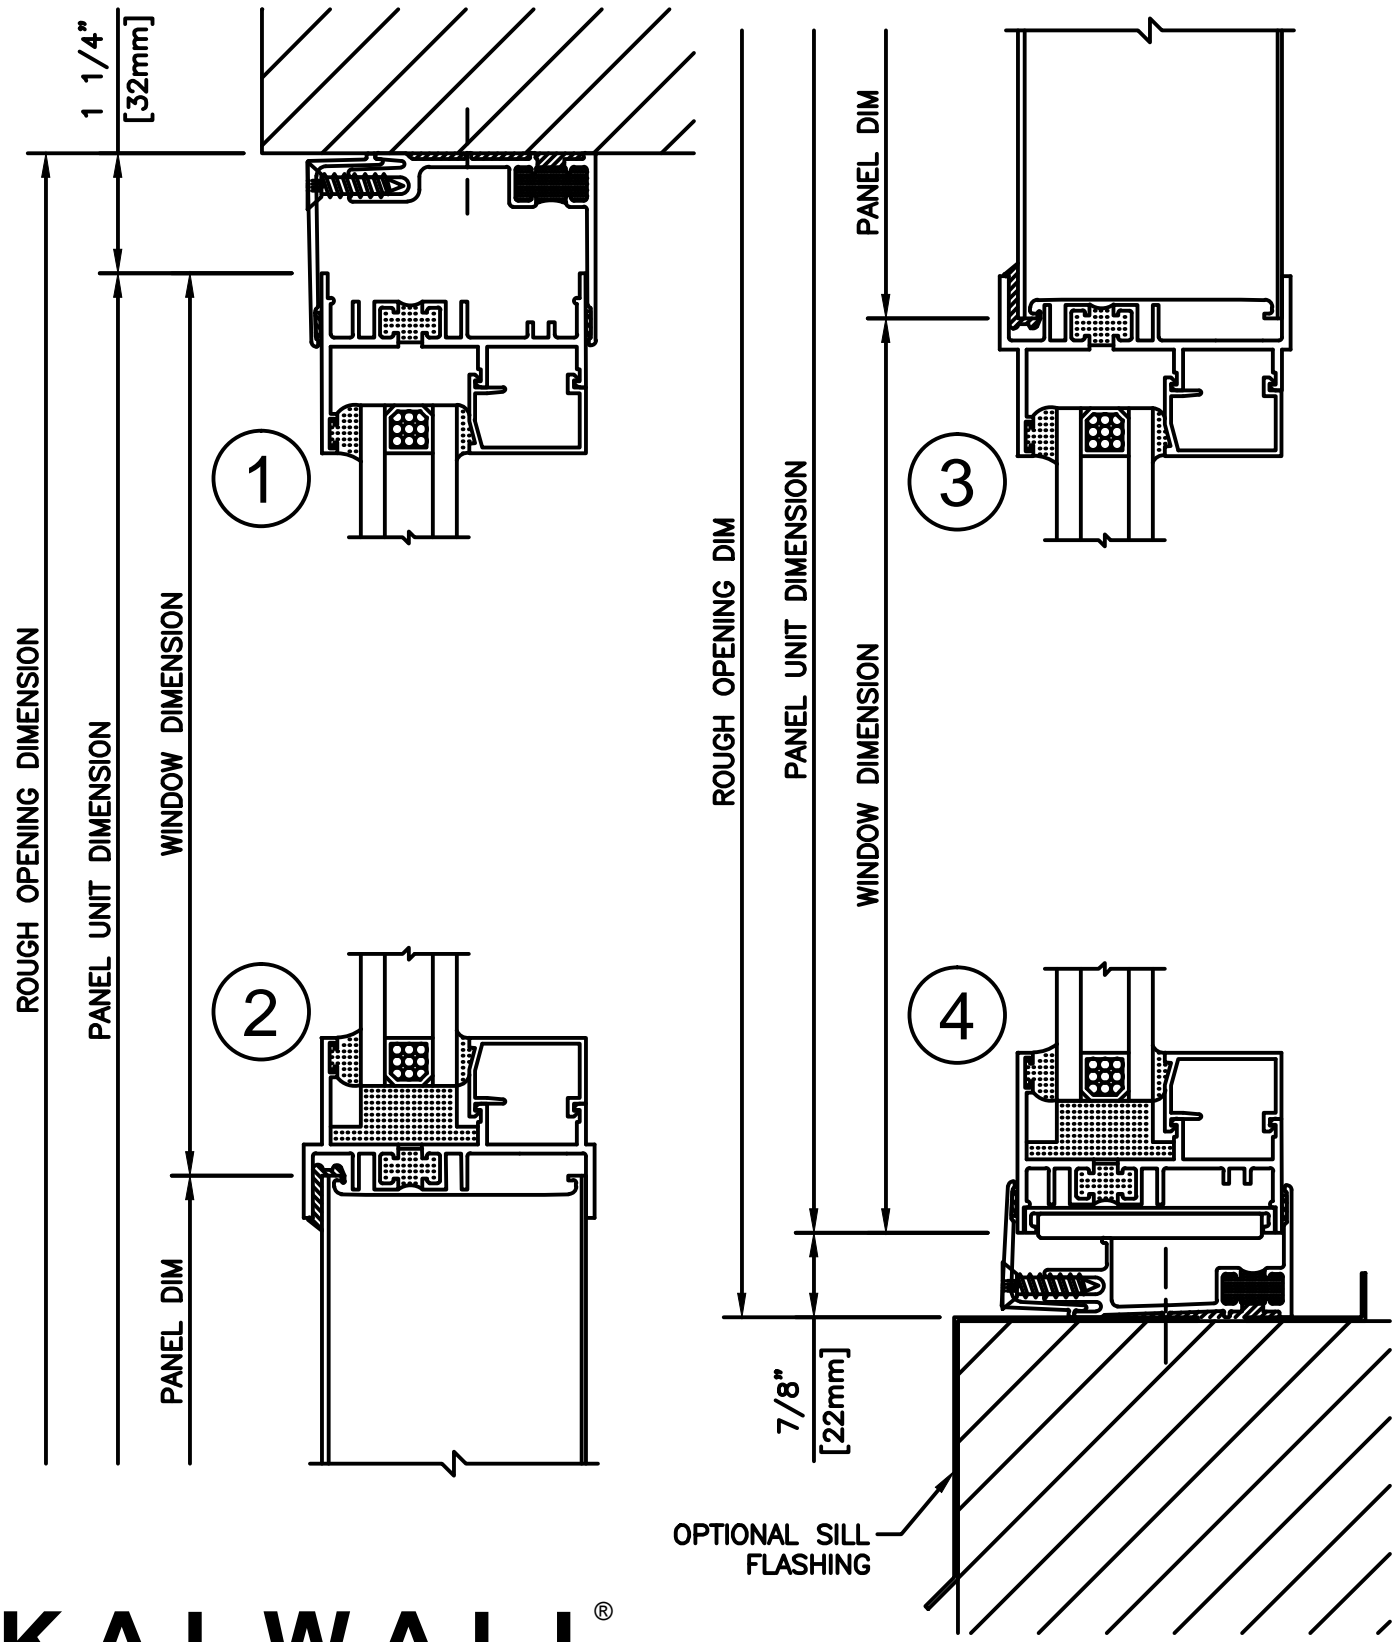

KALWALL HC-2000 FIXED THERMAL BREAK WINDOW

KALWALL[®]

high performance translucent building systems