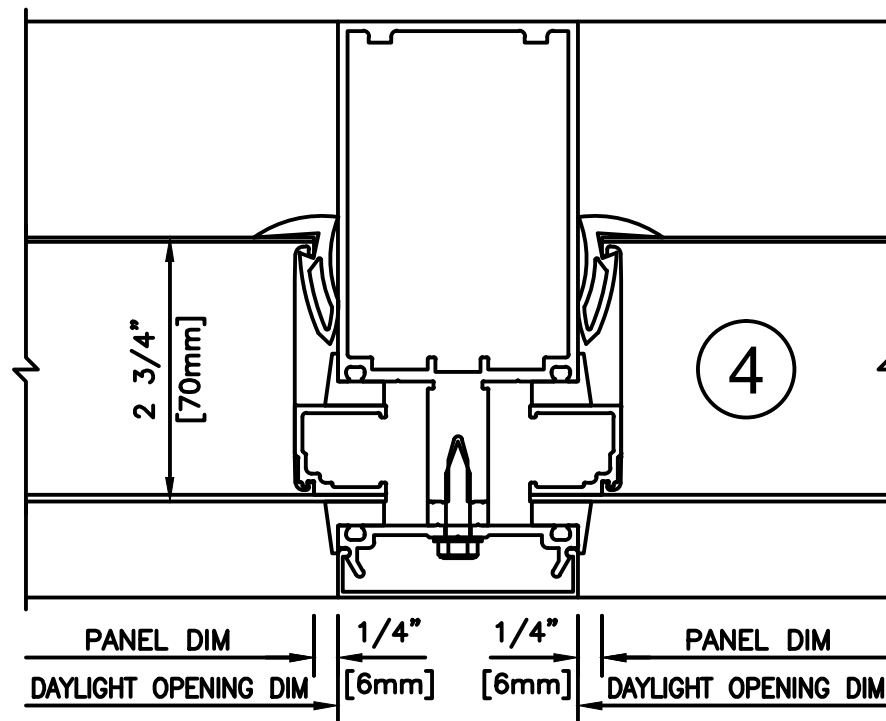

CURTAIN WALL ADAPTER SYSTEM

KALWALL[®]
high performance translucent building systems