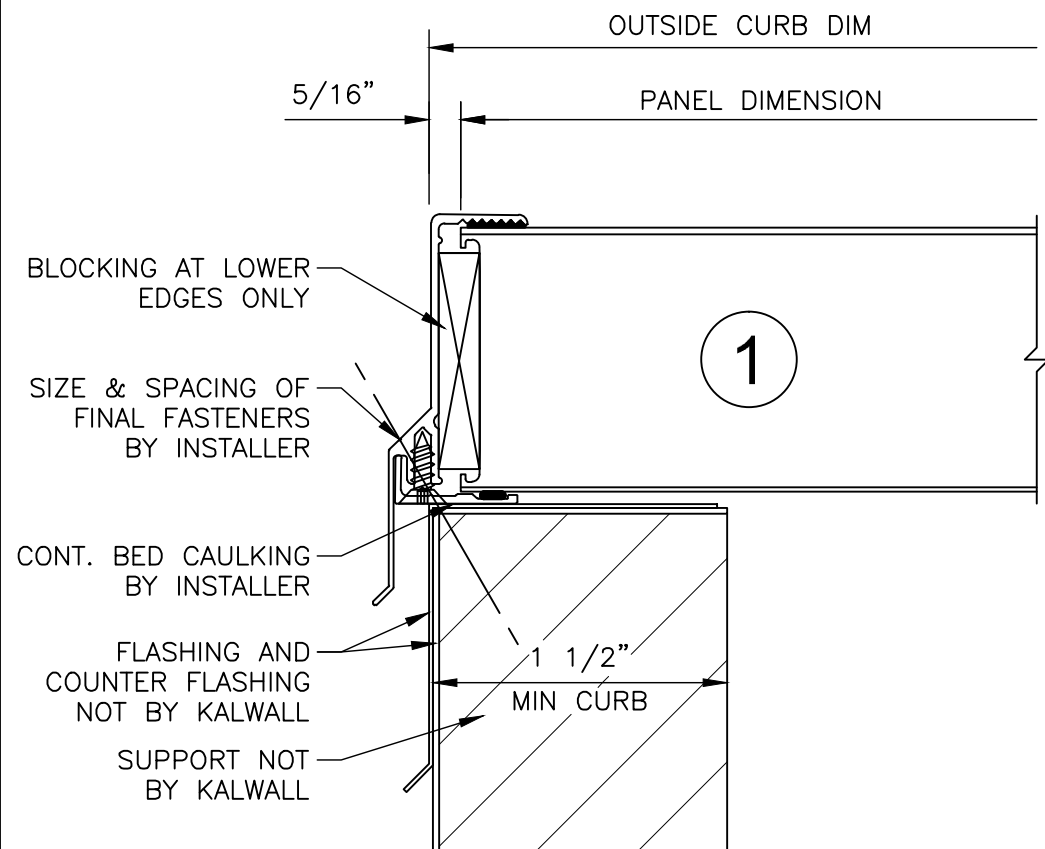

5' x 15' SKYLIGHT
 S-515-3A

KALWALL[®]
 high performance translucent building systems