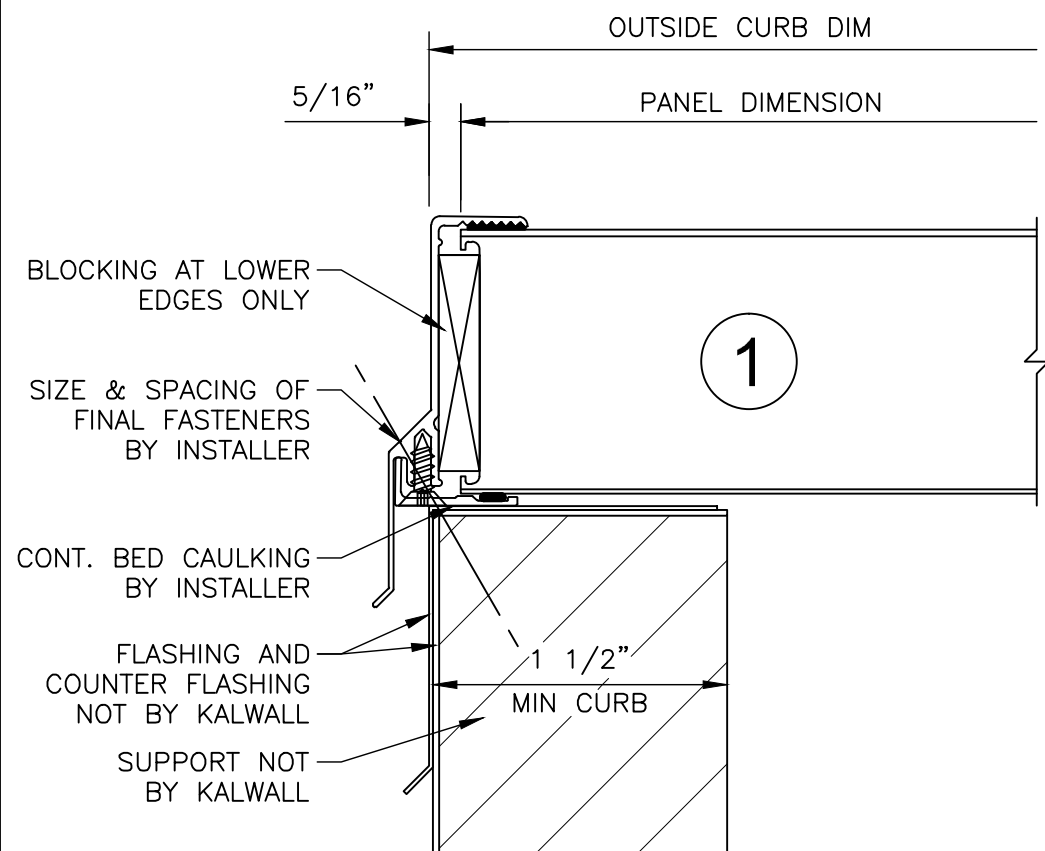

5' x 14' SKYLIGHT
S-514-3A

KALWALL[®]
high performance translucent building systems