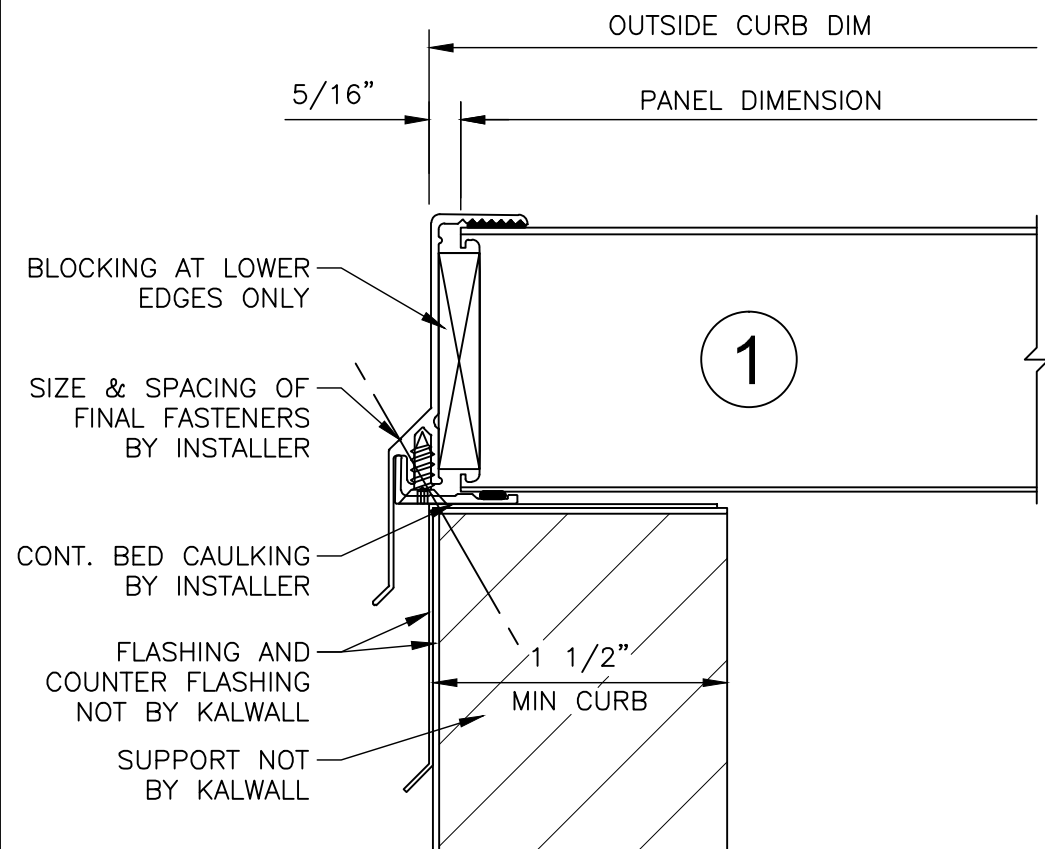

**4' x 19' SKYLIGHT**  
S-419-3A

**KALWALL**<sup>®</sup>  
high performance translucent building systems