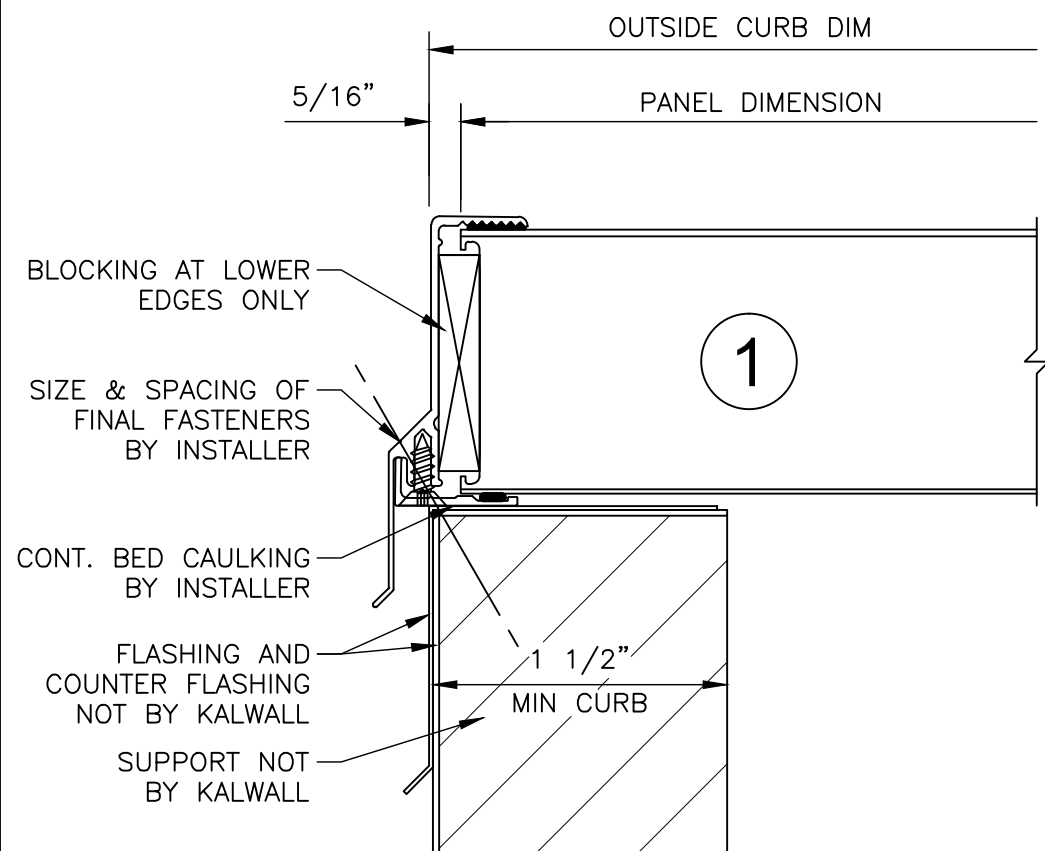

4' x 14' SKYLIGHT
S-414-3A

KALWALL[®]
high performance translucent building systems