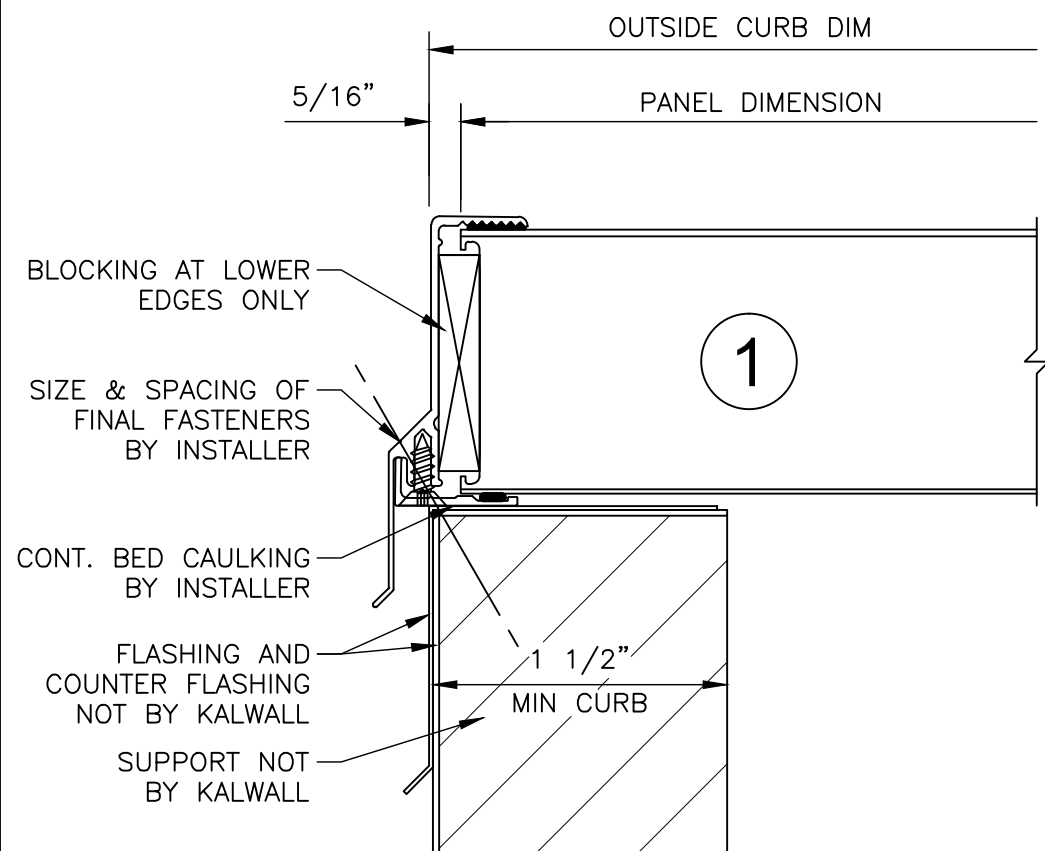

4' x 11' SKYLIGHT
S-411-3A

KALWALL[®]
high performance translucent building systems