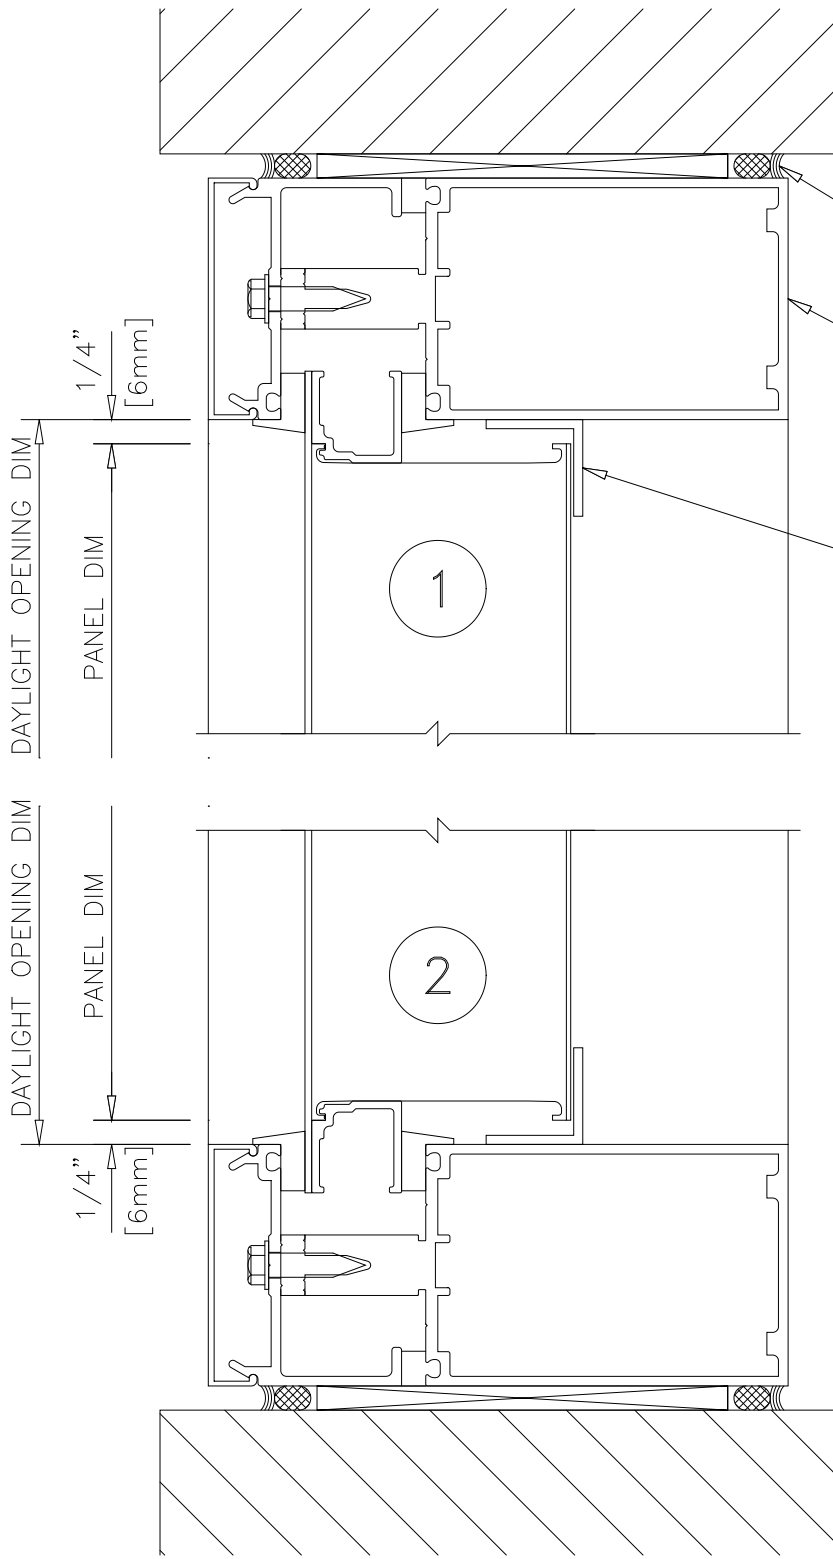

CURTAINWALL ADAPTER SYSTEM

BACKER ROD AND SEALANT
NOT BY KALWALL (TYP)

CURTAINWALL SYSTEM
NOT BY KALWALL (TYP)

1" x 1" ANGLE
BY KALWALL (TYP)

WALL ELEVATION