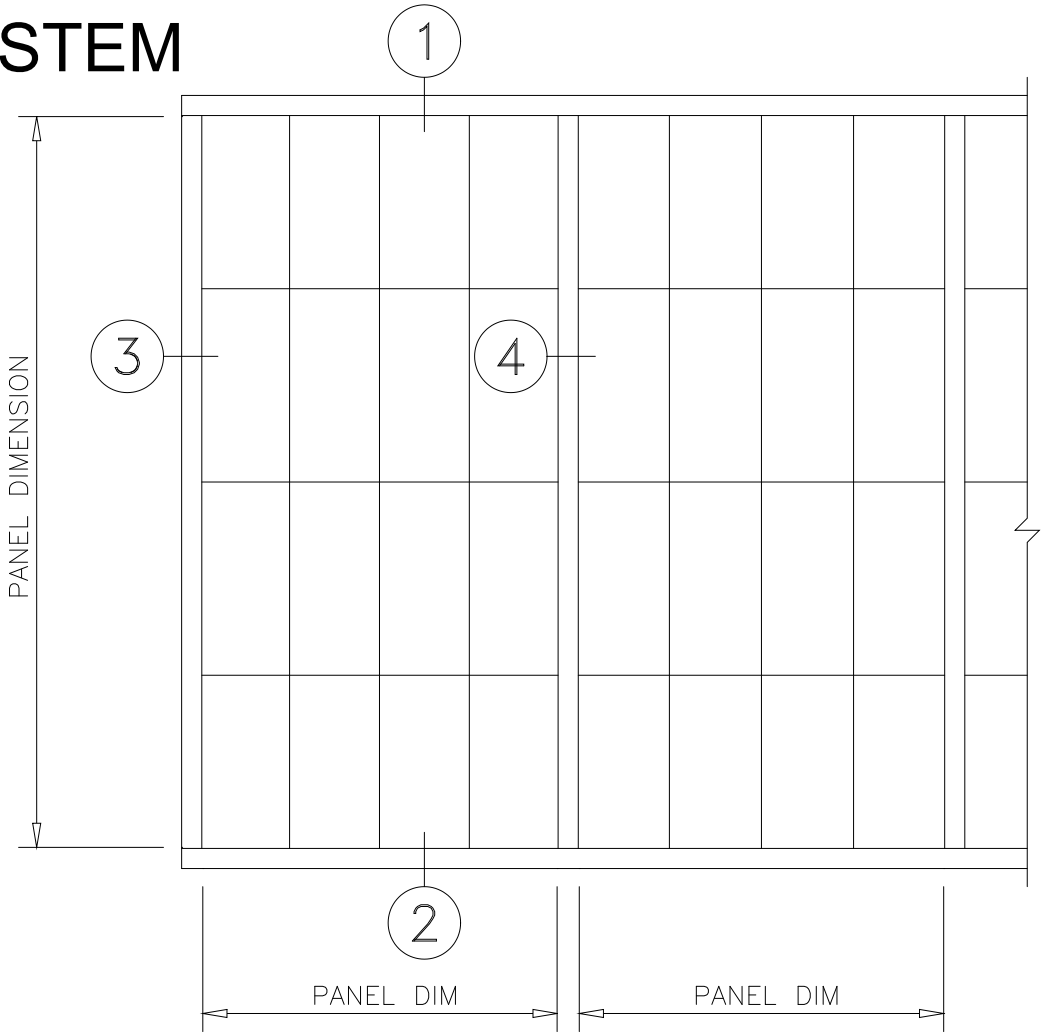

CURTAINWALL ADAPTER SYSTEM

BACKER ROD AND SEALANT
NOT BY KALWALL (TYP)

CURTAINWALL SYSTEM
NOT BY KALWALL (TYP)

1" x 1" ANGLE
BY KALWALL (TYP)

WALL ELEVATION